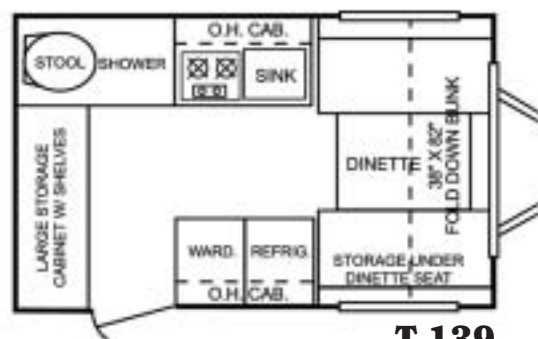

SHADOWCRUISER

Cruiser RV, Corp.
17090 St. Rd. 120 East • Bristol, IN 46507
Ph. (574) 848-1585 • Fax (574) 848-9576

MODEL SPECIFICATIONS	T-139	T-160	T-189 FD	T-189 FBR	T-240
Exterior Length	14' 9"	16' 0"	18' 9"	TANDEM AXLE (OPTION)	18' 9"
Exterior Width	84"	84"	84"	TANDEM AXLE (OPTION)	84"
Exterior Height	8' 1"	8' 1"	8' 2"		8' 2"
Interior Height	6' 4"	6' 4"	6' 4"		6' 4"
Bed Size	N/A	N/A	N/A	60 x 80	60 x 80
Dinette Bed Size	60 x 80	60 x 80	60 x 80	33 x 72	40 x 72
GaUCHO Size	N/A	N/A	72 x 40	N/A	N/A
Axle Weight	1530 lbs.	1790 lbs.	2065 lbs.	(2325 lbs.)	2065 lbs.
Hitch Weight	150 lbs.	190 lbs.	240 lbs.		240 lbs.
Dry Weight	1680 lbs.	1980 lbs.	2305 lbs.	(2565 lbs.)	2305 lbs.
GVWR	3150 lbs.	3690 lbs.	3740 lbs.	(4200 lbs.)	3740 lbs.
Cargo Capacity	1470 lbs.	1710 lbs.	1435 lbs.	(1635 lbs.)	1435 lbs.
Fresh Water Tank	30 gal.	30 gal.	30 gal.		30 gal.
Gray Water Tank	12 gal.	20 gal.	20 gal.		20 gal.
Black Water Tank	12 gal.	12 gal.	20 gal.		20 gal.
LP Bottle	20#	20#	20#		20#
Power Converter (Amps)	32	32	45		45
Elect. Ign. Furnace (BTUs)	16K	16K	16K		16K

NOTE: Weights are approximate and based on standard features. Optional equipment is not included. Cruiser RV, Corp. constantly strives to improve its product. All specifications are subject to change without notice or obligation. See your local Cruiser RV dealer today to review a current model.

T-139