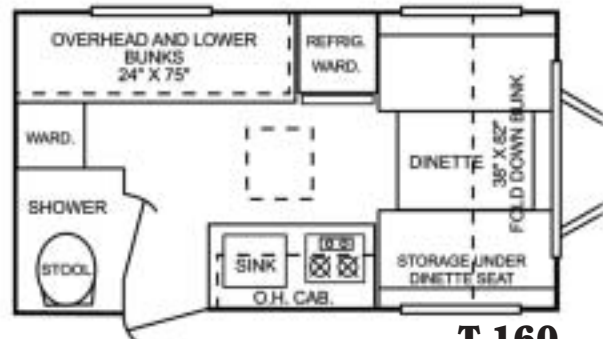

SHADOWCRUISER

Cruiser RV, Corp.
17090 St. Rd. 120 East • Bristol, IN 46507
Ph. (574) 848-1585 • Fax (574) 848-9576

MODEL SPECIFICATIONS	T-139	T-160	T-189 FD	T-189 FBR	T-240
Exterior Length	14' 9"	16' 0"	18' 9"	TANDEM AXLE (OPTION)	18' 9"
Exterior Width	84"	84"	84"	TANDEM AXLE (OPTION)	84"
Exterior Height	8' 1"	8' 1"	8' 2"		8' 2"
Interior Height	6' 4"	6' 4"	6' 4"		6' 4"
Bed Size	N/A	N/A	N/A	60 x 80	60 x 80
Dinette Bed Size	60 x 80	60 x 80	60 x 80	33 x 72	40 x 72
GaUCHO Size	N/A	N/A	72 x 40	N/A	N/A
Axle Weight	1530 lbs.	1790 lbs.	2065 lbs.	(2325 lbs.)	2065 lbs.
Hitch Weight	150 lbs.	190 lbs.	240 lbs.		240 lbs.
Dry Weight	1680 lbs.	1980 lbs.	2305 lbs.	(2565 lbs.)	2305 lbs.
GVWR	3150 lbs.	3690 lbs.	3740 lbs.	(4200 lbs.)	3740 lbs.
Cargo Capacity	1470 lbs.	1710 lbs.	1435 lbs.	(1635 lbs.)	1435 lbs.
Fresh Water Tank	30 gal.	30 gal.	30 gal.		30 gal.
Gray Water Tank	12 gal.	20 gal.	20 gal.		20 gal.
Black Water Tank	12 gal.	12 gal.	20 gal.		20 gal.
LP Bottle	20#	20#	20#		20#
Power Converter (Amps)	32	32	45		45
Elect. Ign. Furnace (BTUs)	16K	16K	16K		16K

NOTE: Weights are approximate and based on standard features. Optional equipment is not included. Cruiser RV, Corp. constantly strives to improve its product. All specifications are subject to change without notice or obligation. See your local Cruiser RV dealer today to review a current model.

T-160