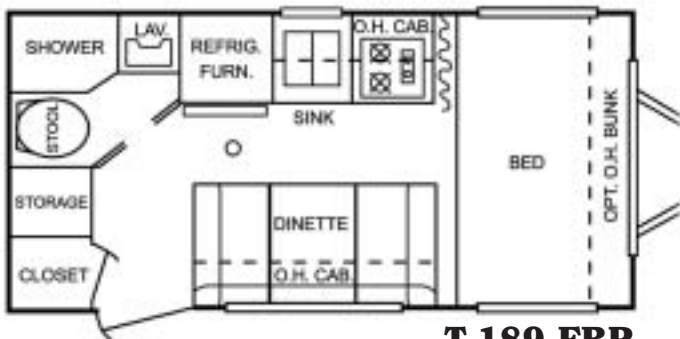

SHADOWCRUISER

Cruiser RV, Corp.
17090 St. Rd. 120 East • Bristol, IN 46507
Ph. (574) 848-1585 • Fax (574) 848-9576

MODEL SPECIFICATIONS	T-139	T-160	T-189 FD	T-189 FBR	T-240
Exterior Length	14' 9"	16' 0"	18' 9"	TANDEM AXLE (OPTION)	18' 9"
Exterior Width	84"	84"	84"	TANDEM AXLE (OPTION)	84"
Exterior Height	8' 1"	8' 1"	8' 2"		8' 2"
Interior Height	6' 4"	6' 4"	6' 4"		6' 4"
Bed Size	N/A	N/A	N/A	60 x 80	60 x 80
Dinette Bed Size	60 x 80	60 x 80	60 x 80	33 x 72	40 x 72
GaUCHO Size	N/A	N/A	72 x 40	N/A	N/A
Axle Weight	1530 lbs.	1790 lbs.	2065 lbs.	(2325 lbs.)	2065 lbs.
Hitch Weight	150 lbs.	190 lbs.	240 lbs.		240 lbs.
Dry Weight	1680 lbs.	1980 lbs.	2305 lbs.	(2565 lbs.)	2305 lbs.
GVWR	3150 lbs.	3690 lbs.	3740 lbs.	(4200 lbs.)	3740 lbs.
Cargo Capacity	1470 lbs.	1710 lbs.	1435 lbs.	(1635 lbs.)	1435 lbs.
Fresh Water Tank	30 gal.	30 gal.	30 gal.		30 gal.
Gray Water Tank	12 gal.	20 gal.	20 gal.		20 gal.
Black Water Tank	12 gal.	12 gal.	20 gal.		20 gal.
LP Bottle	20#	20#	20#		20#
Power Converter (Amps)	32	32	45		45
Elect. Ign. Furnace (BTUs)	16K	16K	16K		16K

NOTE: Weights are approximate and based on standard features. Optional equipment is not included. Cruiser RV, Corp. constantly strives to improve its product. All specifications are subject to change without notice or obligation. See your local Cruiser RV dealer today to review a current model.

T-189 FBR