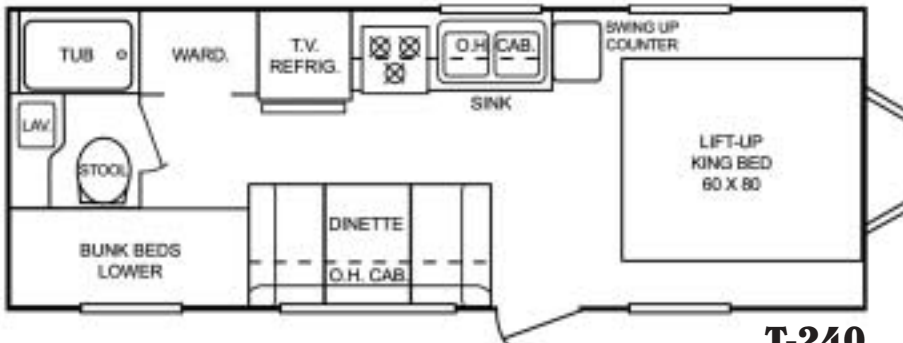

SHADOWCRUISER

Cruiser RV, Corp.
17090 St. Rd. 120 East • Bristol, IN 46507
Ph. (574) 848-1585 • Fax (574) 848-9576

MODEL SPECIFICATIONS	T-139	T-160	T-189 FD	T-189 FBR	T-240
Exterior Length	14' 9"	16' 0"	18' 9"	TANDEM AXLE (OPTION)	18' 9"
Exterior Width	84"	84"	84"	TANDEM AXLE (OPTION)	84"
Exterior Height	8' 1"	8' 1"	8' 2"		8' 2"
Interior Height	6' 4"	6' 4"	6' 4"		6' 4"
Bed Size	N/A	N/A	N/A	60 x 80	60 x 80
Dinette Bed Size	60 x 80	60 x 80	60 x 80	33 x 72	40 x 72
GaUCHO Size	N/A	N/A	72 x 40	N/A	N/A
Axle Weight	1530 lbs.	1790 lbs.	2065 lbs.	(2325 lbs.)	2065 lbs.
Hitch Weight	150 lbs.	190 lbs.	240 lbs.		240 lbs.
Dry Weight	1680 lbs.	1980 lbs.	2305 lbs.	(2565 lbs.)	2305 lbs.
GVWR	3150 lbs.	3690 lbs.	3740 lbs.	(4200 lbs.)	3740 lbs.
Cargo Capacity	1470 lbs.	1710 lbs.	1435 lbs.	(1635 lbs.)	1435 lbs.
Fresh Water Tank	30 gal.	30 gal.	30 gal.		30 gal.
Gray Water Tank	12 gal.	20 gal.	20 gal.		20 gal.
Black Water Tank	12 gal.	12 gal.	20 gal.		20 gal.
LP Bottle	20#	20#	20#		20#
Power Converter (Amps)	32	32	45		45
Elect. Ign. Furnace (BTUs)	16K	16K	16K		16K

NOTE: Weights are approximate and based on standard features. Optional equipment is not included. Cruiser RV, Corp. constantly strives to improve its product. All specifications are subject to change without notice or obligation. See your local Cruiser RV dealer today to review a current model.

T-240