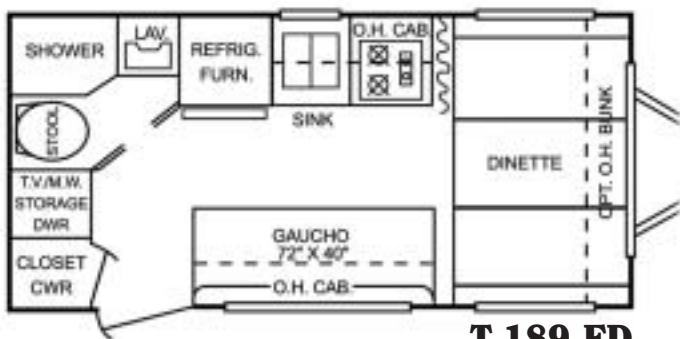

SHADOWCRUISER

Cruiser RV, Corp.
17090 St. Rd. 120 East • Bristol, IN 46507
Ph. (574) 848-1585 • Fax (574) 848-9576

MODEL SPECIFICATIONS	T-139	T-160	T-189 FD	T-189 FBR	T-240
Exterior Length	14' 9"	16' 0"	18' 9"	TANDEM AXLE (OPTION)	18' 9"
Exterior Width	84"	84"	84"	TANDEM AXLE (OPTION)	84"
Exterior Height	8' 1"	8' 1"	8' 2"		8' 2"
Interior Height	6' 4"	6' 4"	6' 4"		6' 4"
Bed Size	N/A	N/A	N/A	60 x 80	60 x 80
Dinette Bed Size	60 x 80	60 x 80	60 x 80	33 x 72	40 x 72
GaUCHO Size	N/A	N/A	72 x 40	N/A	N/A
Axle Weight	1530 lbs.	1790 lbs.	2065 lbs.	(2325 lbs.)	2065 lbs.
Hitch Weight	150 lbs.	190 lbs.	240 lbs.		240 lbs.
Dry Weight	1680 lbs.	1980 lbs.	2305 lbs.	(2565 lbs.)	2305 lbs.
GVWR	3150 lbs.	3690 lbs.	3740 lbs.	(4200 lbs.)	3740 lbs.
Cargo Capacity	1470 lbs.	1710 lbs.	1435 lbs.	(1635 lbs.)	1435 lbs.
Fresh Water Tank	30 gal.	30 gal.	30 gal.		30 gal.
Gray Water Tank	12 gal.	20 gal.	20 gal.		20 gal.
Black Water Tank	12 gal.	12 gal.	20 gal.		20 gal.
LP Bottle	20#	20#	20#		20#
Power Converter (Amps)	32	32	45		45
Elect. Ign. Furnace (BTUs)	16K	16K	16K		16K

NOTE: Weights are approximate and based on standard features. Optional equipment is not included. Cruiser RV, Corp. constantly strives to improve its product. All specifications are subject to change without notice or obligation. See your local Cruiser RV dealer today to review a current model.

T-189 FD